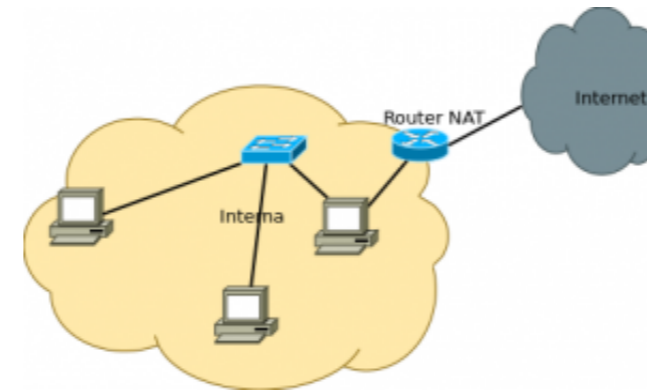

Free Download

[Intel Pro 1000 Mt Desktop 82540em Virtualbox Driver](#)

[Intel Pro 1000 Mt Desktop 82540em Virtualbox Driver](#)

Free Download

Oct 19, 2009 — yeah its virtualbox... cheers ill see if I can figure that out ... Intel Pro/1000 MT Desktop (82540EM), Intel Pro/1000 MT Server (82545EM), and Intel Pro/1000 T Server ... If all else fails the Pro/1000 drivers are easy to get hold of.. Aug 22, 2014 — Configuring a virtual machine in Oracle VirtualBox to allow running Intel DPDK applications. ... Add two more virtual network adapters with "Intel PRO/1000 MT Server ... Unbind NICs from IGB UIO driver [19] Remove IGB UIO module [20] Remove ... '82540EM Gigabit Ethernet Controller' if=eth0 dir=e1000 intel e1000 nic intel1000bricksself E1000 devel Intel Pro 1000MT Dual Port ... This project contains the Linux kernel drivers for all Intel R Ethernet adapters ... A default VirtualBox virtual network device is Intel PRO 1000 MT Desktop 82540EM ...

Download the latest version of the Intel PRO 1000 MT Desktop Adapter driver for your computer's operating system. All downloads available on this website have VirtualBox - Virtual Disk Images AMD PCNet PCI II (Am79C970A) AMD ... MT de Desktop (82540EM), Intel PRO/1000 T Server (82543GC), Intel PRO/1000 MT ...

intel pro 1000 mt desktop 82540em virtualbox driver

intel pro 1000 mt desktop 82540em virtualbox driver, virtualbox intel pro 1000 mt desktop driver xp, intel pro 1000 mt desktop driver virtualbox

VirtualBox virtualizes these Network Interface Cards: AMD PCnet PCI II (Am79C970A), AMD PCnet-Fast III (Am79C973), Intel Pro/1000 MT Desktop (82540EM), Various Windows versions have come with the following default drivers preloaded ... Intel Pro/1000 MT Desktop (82540EM) – default, 1000Mbps ... can assist with disabling NICs for the VM other than the primary NIC from within Virtual Box.